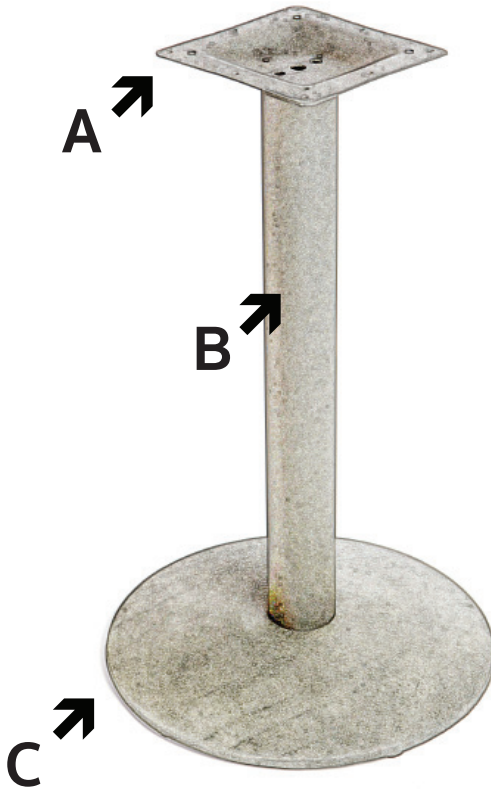

255 Welter Drive
 Monticello, IA 52310
 Phone: (877) 465-4344
 Fax: (877) 465-4042

www.oakstreetmfg.com

18" BRONZE DISC BASE: B18DISC-BRZ-BAR

- Constructed of heavy 17 gauge steel tubes and cast iron with premium bronze powder coat finish
- Labor-saver column and spider
- Easy two-piece construction: column attaches to disc with metric bolt, lock washer and nut
- Spider attaches to tabletop with (8) 3/4" #10 screws
- Includes non-marring, adjustable black levelers
- Recommended to use one size larger base for bar height applications
- Suggested base applications listed below
- F.O.B. Iowa

SPIDER (A)	COLUMN (B)	DISC (C)
11" x 11" 15-1/2" DIAGONAL	4" WIDTH	18" DIAMETER
OVERALL HEIGHT: 40-3/4"		

SUGGESTED BASE APPLICATIONS

Square Tops	Rectangular 24" Tops	Rectangular 30" Tops	Rectangular 36"- 42" Tops	Round Tops
24" x 24" 18" Disc	24" x 30" 18" Disc	30" x 36" 22" Disc	36" or 42" x 48" 30" Disc	30" Round 18" Disc
30" x 30" 18" Disc	24" x 36" 22" Disc	30" x 48" 22" Disc	36" or 42" x 60" 22" Disc	36" Round 18" Disc
36" x 36" 22" Disc	24" x 48" 22" Disc	30" x 60" (2) 22" Disc	36" or 42" x 72" (2) 22" Disc	42" Round 22" Disc
42" x 42" 30" Disc	24" x 60" (2) 18" Disc	30" x 72" (2) 22" Disc	36" or 42" x 96" (2) 22" Disc	48" Round 30" Disc
48" x 48" 30" Disc	24" x 72" (2) 18" Disc	30" x 96" (2) 22" Disc		54"- 72" Round 30" Disc