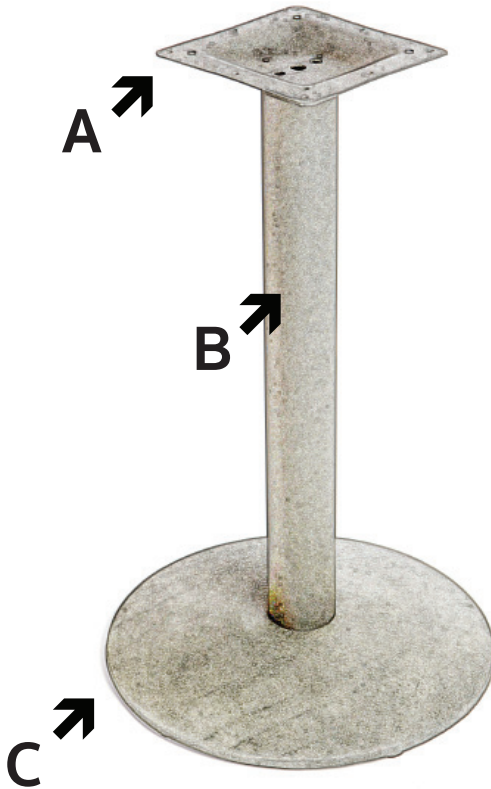

255 Welter Drive
 Monticello, IA 52310
 Phone: (877) 465-4344
 Fax: (877) 465-4042

www.oakstreetmfg.com

22" BRONZE DISC BASE: B22DISC-BRZ-BAR

- Constructed of heavy 17 gauge steel tubes and cast iron with premium bronze powder coat finish
- Labor-saver column and spider
- Easy two-piece construction: column attaches to disc with metric bolt, lock washer and nut
- Spider attaches to tabletop with (8) 3/4" #10 screws
- Includes non-marring, adjustable black levelers
- Recommended to use one size larger base for bar height applications
- Suggested base applications listed below
- F.O.B. Iowa

SPIDER (A)	COLUMN (B)	DISC (C)
11" x 11" 15-1/2" DIAGONAL	4" WIDTH	22" DIAMETER
OVERALL HEIGHT: 40-3/4"		

SUGGESTED BASE APPLICATIONS

Square Tops	Rectangular 24" Tops	Rectangular 30" Tops	Rectangular 36"- 42" Tops	Round Tops
24" x 24" 18" Disc	24" x 30" 18" Disc	30" x 36" 22" Disc	36" or 42" x 48" 30" Disc	30" Round 18" Disc
30" x 30" 18" Disc	24" x 36" 22" Disc	30" x 48" 22" Disc	36" or 42" x 60" 22" Disc	36" Round 18" Disc
36" x 36" 22" Disc	24" x 48" 22" Disc	30" x 60" (2) 22" Disc	36" or 42" x 72" (2) 22" Disc	42" Round 22" Disc
42" x 42" 30" Disc	24" x 60" (2) 18" Disc	30" x 72" (2) 22" Disc	36" or 42" x 96" (2) 22" Disc	48" Round 30" Disc
48" x 48" 30" Disc	24" x 72" (2) 18" Disc	30" x 96" (2) 22" Disc		54"- 72" Round 30" Disc