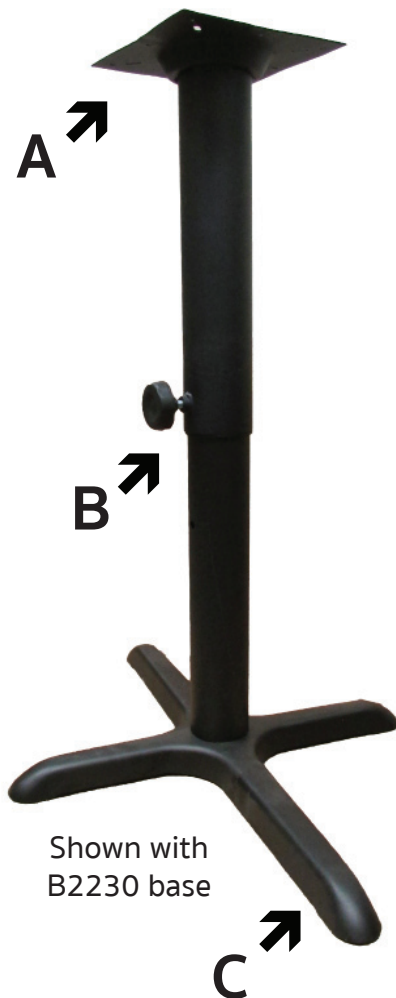

## ADJUSTABLE BASE COLUMN : SSBLS3-ADJ

Shown with  
B2230 base

- 3" steel column adjusts to variable finished heights:
- **30" STANDARD HEIGHT**
- **33-1/2" NEW! HEALTH CARE HEIGHT!**
- **36" COUNTER HEIGHT**
- **42" BAR HEIGHT**
- Constructed of mild steel
- Labor saver column and spider
- Fits on all finishes of **OAK STREET MANUFACTURING** cross base feet: 22"x22", 22"x30", 30"x30" and 5"x 22"
- Fits on all finishes of **OAK STREET MANUFACTURING** disc base feet: 18" and 22" diameters
- Manual adjustment by through screw pin with adjusting bolt
- Adjustment requires tabletop to be turned upside down
- Constructed for occasional height adjustments
- Includes non-marring, adjustable black levelers
- F.O.B. Monticello, IA - **IN STOCK AND READY TO SHIP**

SPIDER (A)	COLUMN (B)	FEET (C)
11" x 11" 15-1/2" DIAGONAL	3" WIDTH	5"x22" 22"x22" 22"x30" 30"x30" 18" DISC 22" DISC
<b>OVERALL HEIGHT: 30", 33-1/2", 36" or 42"</b>		

Shown with  
B22 base