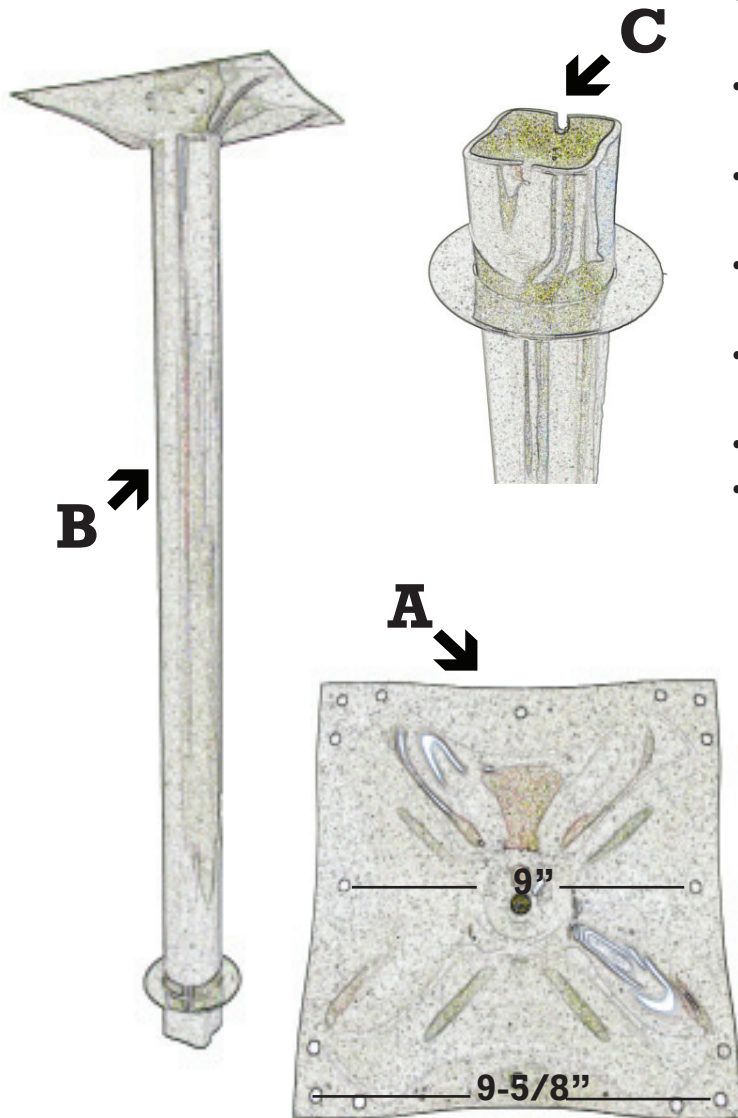

255 Welter Drive
 Monticello, IA 52310
 Phone: (877) 465-4344
 Fax: (877) 465-4042

www.oakstreetmfg.com

STANDARD HEIGHT GROUT-IN TABLE BASE: B70709

- Constructed of 11 gauge mild steel with premium gloss black finish
- 28-1/2" support for standard 30" high table
- Spider attaches to tabletop with (8) 3/4" #10 screws
- Escutcheon plate is moveable for ease of installation
- Suggested base applications listed below
- 25 lbs.
- F.O.B. Monticello, Iowa

SUGGESTED BASE APPLICATIONS

RECTANGULAR	
24" x 30"	30" x 36"
24" x 36"	30" x 42"
24" x 48"	30" x 48"
SQUARE	ROUND
24" x 24"	18"
30" x 30"	24"
36" x 36"	30"
42" x 42"	36"
48" x 48"	42"
	48"

For other applications, please consult factory.

SPIDER (A)	COLUMN (B)	BOTTOM STAMP (C)
10-1/2" x 10-1/2" 15" DIAGONAL	3" WIDTH	2-1/2" x 2-1/2" 3-1/8" DIAGONAL
OVERALL HEIGHT: 33"		