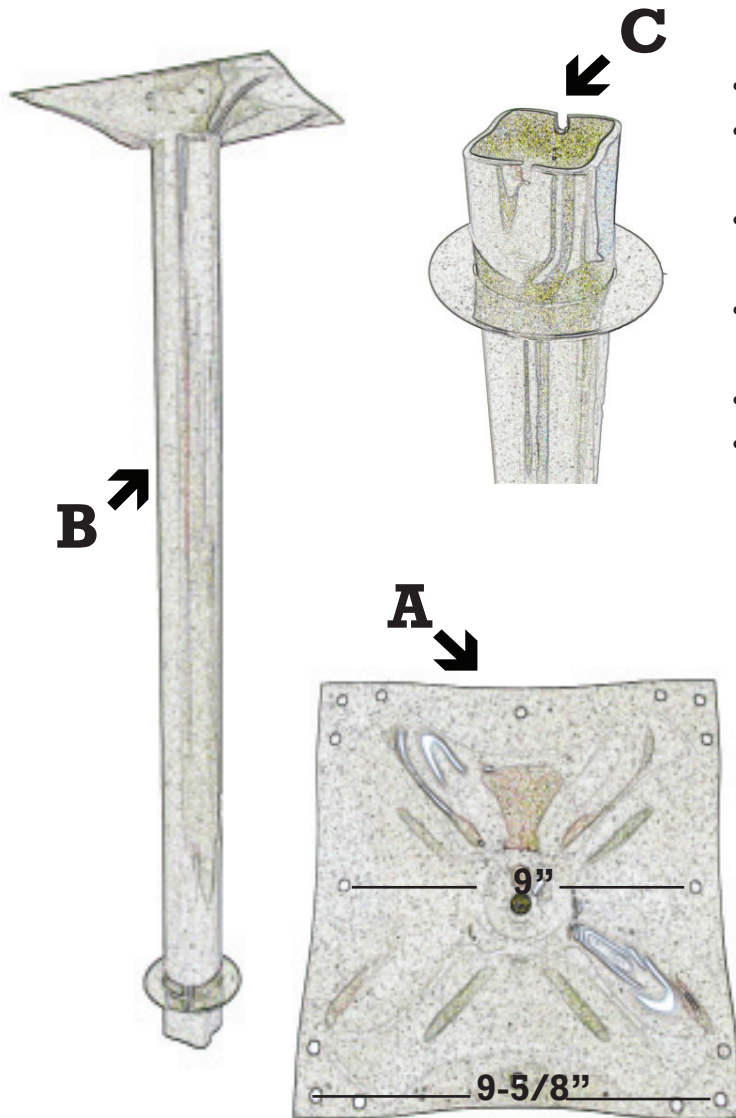

255 Welter Drive
 Monticello, IA 52310
 Phone: (877) 465-4344
 Fax: (877) 465-4042

www.oakstreetmfg.com

BAR HEIGHT GROUT-IN TABLE BASE: B70710

- Constructed of 11 gauge mild steel with premium gloss black finish
- 40-1/2" support for 42" high table
- Spider attaches to tabletop with (8) 3/4" #10 screws
- Escutcheon plate is moveable for ease of installation
- Suggested base applications listed below
- 29 lbs.
- F.O.B. Monticello, Iowa

SUGGESTED BASE APPLICATIONS

RECTANGULAR	
24" x 30"	30" x 36"
24" x 36"	30" x 42"
24" x 48"	30" x 48"
SQUARE	ROUND
24" x 24"	18"
30" x 30"	24"
36" x 36"	30"
42" x 42"	36"
48" x 48"	42"
	48"

For other applications, please consult factory.

SPIDER (A)	COLUMN (B)	BOTTOM STAMP (C)
10-1/2" x 10-1/2" 15" DIAGONAL	3" WIDTH	2-1/2" x 2-1/2" 3-1/8" DIAGONAL
OVERALL HEIGHT: 45"		