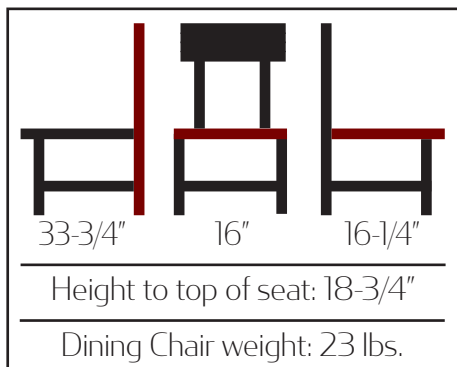

## OUTLANDER SERIES:

DINING CHAIR:  
CM-6058

Back View

BARSTOOL:  
BM-6058

- Graphite metal frame
- 1-1/4" steel tubing
- 100% welded frame
- Seat & back are solid Beech in Walnut stain
- Non-marring plastic glides