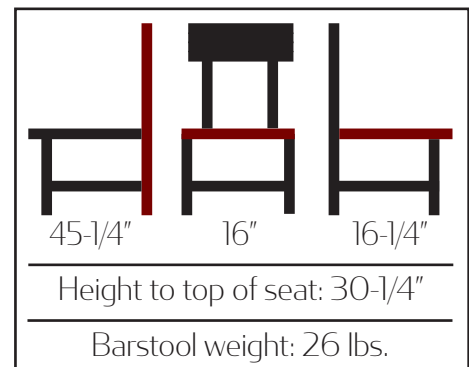

## OUTLANDER SERIES:

DINING CHAIR:  
CM-6058

Back View

BARSTOOL:  
BM-6058

- Graphite metal frame
- 1-1/4" steel tubing
- 100% welded frame
- Seat & back are solid Beech in Walnut stain
- Non-marring plastic glides