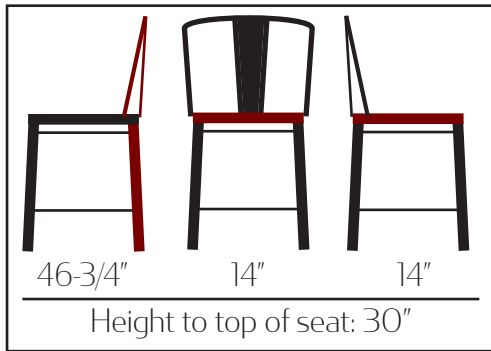

255 Welter Drive
Monticello, IA 52310

P: 877.465.4344
F: 877.465.4042
www.oakstreetmfg.com

SMOKESTACK INDOOR/OUTDOOR BARSTOOL: OD-BM-0001

- Perfect for indoor or outdoor use!
- 1.2mm pressed steel tubular construction
- Available in Distressed White (WHT), Black (BLK) or Silver (SLV) finishes
- Also available with Clear Coat solid wood seat or Black vinyl seat
- Seat back ships unattached from frame - simple back attachment required
- Non-marring poly glides
- Barstool weight: 13 lbs
- Stackable: No
- Freight class: 250
- **F.O.B. Monticello, IA**