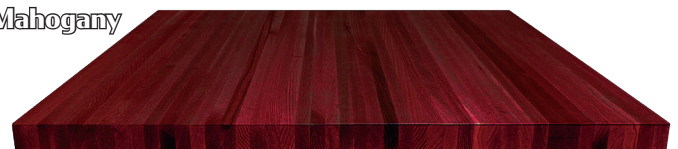

255 Welter Drive
Monticello, IA 52310

P: 877.465.4344
F: 877.465.4042
www.oakstreetmfg.com

SOLID WOOD BUTCHER BLOCK TABLE TOPS

- Kiln dried, uniform width staves (approx. 3/4") face glued in continuous pattern
- Edge profile options: Eased, Beveled, Bullnose or Waterfall
- Available in the colors/finishes shown right (please call for stain samples prior to order)
- For indoor use only
- All tops boxed
- Table tops over 48" subject to an oversized pallet fee per pallet
- Orders with less than 4 tops incur a small order fee
- F.O.B. Iowa

Clear Coat

Honey

Pecan

Dark Walnut

Black

Slate Gray

Mahogany

Cherry