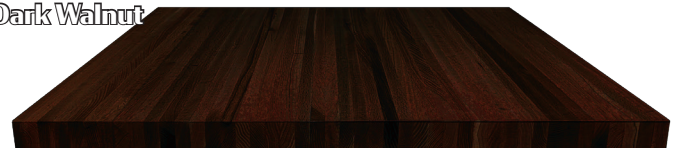

255 Welter Drive
Monticello, IA 52310

P: 877.465.4344
F: 877.465.4042
www.oakstreetmfg.com

SOLID WOOD BUTCHER BLOCK TABLE TOPS

- Kiln dried, uniform width staves (approx. 3/4") face glued in continuous pattern
- Edge profile options: Eased, Beveled, Bullnose or Waterfall
- Available in the colors/finishes shown right (please call for stain samples prior to order)
- For indoor use only
- All tops boxed
- Table tops over 48" subject to an oversized pallet fee per pallet
- Orders with less than 4 tops incur a small order fee
- F.O.B. Iowa

Clear Coat

Honey

Pecan

Dark Walnut

Black

Slate Gray

Mahogany

Cherry