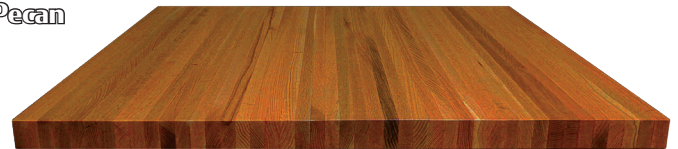

255 Welter Drive
Monticello, IA 52310

P: 877.465.4344
F: 877.465.4042
www.oakstreetmfg.com

SOLID WOOD BUTCHER BLOCK TABLE TOPS

- Kiln dried, uniform width staves (approx. 3/4") face glued in continuous pattern
- Edge profile options: Eased, Beveled, Bullnose or Waterfall
- Available in the colors/finishes shown right (please call for stain samples prior to order)
- For indoor use only
- All tops boxed
- Table tops over 48" subject to an oversized pallet fee per pallet
- Orders with less than 4 tops incur a small order fee
- F.O.B. Iowa

Additional options (for an upcharge)

- Custom and/or non-stock sizes
- Stain match
- Pre-drill for Oak Street table bases
- 3" radius corners
- Angle cuts or custom cuts