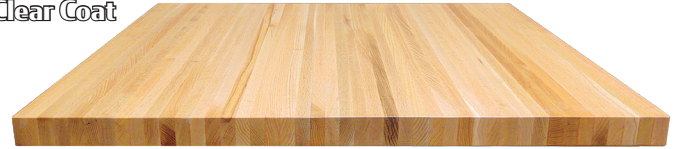

SIZE	1-1/2" OAK	1-1/2" MAPLE	WEIGHT	1-3/4" OAK	1-3/4" MAPLE	WEIGHT
24" x 24"	BEO2424	BEM2424	28 lbs	BPO2424	BPM2424	28 lbs
24" x 30"	BEO2430	BEM2430	34 lbs	BPO2430	BPM2430	35 lbs
24" x 42"	BEO2442	BEM2442	48 lbs	BPO2442	BPM2442	49 lbs
24" x 48"	BEO2448	BEM2448	55 lbs	BPO2448	BPM2448	56 lbs
24" x 60"	BEO2460	BEM2460	68 lbs	BPO2460	BPM2460	70 lbs
24" x 72"	BEO2472	BEM2472	82 lbs	BPO2472	BPM2472	84 lbs
24" x 96"	BEO2496	BEM2496	109 lbs	BPO2496	BPM2496	112 lbs
30" x 30"	BEO3030	BEM3030	43 lbs	BPO3030	BPM3030	44 lbs
30" x 42"	BEO3042	BEM3042	60 lbs	BPO3042	BPM3042	61 lbs
30" x 48"	BEO3048	BEM3048	68 lbs	BPO3048	BPM3048	70 lbs
30" x 60"	BEO3060	BEM3060	85 lbs	BPO3060	BPM3060	87 lbs
30" x 72"	BEO3072	BEM3072	102 lbs	BPO3072	BPM3072	105 lbs
30" x 96"	BEO3096	BEM3096	136 lbs	BPO3096	BPM3096	139 lbs
36" x 36"	BEO3636	BEM3636	62 lbs	BPO3636	BPM3636	63 lbs
36" x 48"	BEO3648	BEM3648	82 lbs	BPO3648	BPM3648	84 lbs
36" x 60"	BEO3660	BEM3660	102 lbs	BPO3660	BPM3660	105 lbs
36" x 72"	BEO3672	BEM3672	123 lbs	BPO3672	BPM3672	125 lbs
42" x 42"	BEO4242	BEM4242	84 lbs	BPO4242	BPM4242	86 lbs
48" x 48"	BEO4848	BEM4848	109 lbs	BPO4848	BPM4848	112 lbs
24" Round	BEO24R	BEM24R	22 lbs	BPO24R	BPM24R	22 lbs
30" Round	BEO30R	BEM30R	34 lbs	BPO30R	BPM30R	35 lbs
36" Round	BEO36R	BEM36R	49 lbs	BPO36R	BPM36R	50 lbs
42" Round	BEO42R	BEM42R	66 lbs	BPO42R	BPM42R	67 lbs
48" Round	BEO48R	BEM48R	86 lbs	BPO48R	BPM48R	88 lbs
60" Round	BEO60R	BEM60R	134 lbs	BPO60R	BPM60R	137 lbs

Clear Coat