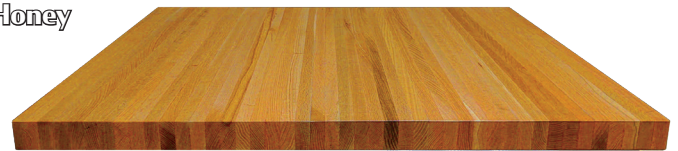

255 Welter Drive
Monticello, IA 52310

P: 877.465.4344
F: 877.465.4042
www.oakstreetmfg.com

SOLID WOOD BUTCHER BLOCK TABLE TOPS

- Kiln dried, uniform width staves (approx. 3/4") face glued in continuous pattern
- Edge profile options: Eased, Beveled, Bullnose or Waterfall
- Available in the colors/finishes shown right (please call for stain samples prior to order)
- For indoor use only
- All tops boxed
- Table tops over 48" subject to an oversized pallet fee per pallet
- Orders with less than 4 tops incur a small order fee
- F.O.B. Iowa

Additional options (for an upcharge)

- Custom and/or non-stock sizes
- Stain match
- Pre-drill for Oak Street table bases
- 3" radius corners
- Angle cuts or custom cuts