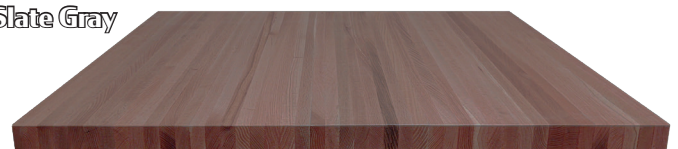

255 Welter Drive
Monticello, IA 52310

P: 877.465.4344
F: 877.465.4042
www.oakstreetmfg.com

SOLID WOOD BUTCHER BLOCK TABLE TOPS

- Kiln dried, uniform width staves (approx. 3/4") face glued in continuous pattern
- Edge profile options: Eased, Beveled, Bullnose or Waterfall
- Available in the colors/finishes shown right (please call for stain samples prior to order)
- For indoor use only
- All tops boxed
- Table tops over 48" subject to an oversized pallet fee per pallet
- Orders with less than 4 tops incur a small order fee
- F.O.B. Iowa

Clear Coat

Honey

Pecan

Dark Walnut

Black

Slate Gray

Mahogany

Cherry