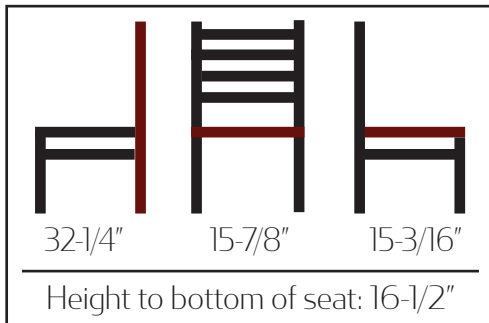

## METALWOOD SERIES LADDERBACK METAL FRAME DINING CHAIR & BARSTOOL

Black Vinyl Seat  
CM-234W-WA-BLK

Mahogany Wood Seat  
CM-234W-MH-M

Walnut Wood Seat  
BM-234W-WA-WA

Wine Vinyl Seat  
BM-234W-MH-WINE

*Vinyl seat: 16-1/2" D x 17-3/8" W x 2-1/2" H      Wood seat: 16-5/8" D x 17-1/4" W x 11/16" H*

- Metal frame with wood grain look available in: Mahogany or Walnut finish
- 1.2 mm steel frame, 1-1/4" tubing
- 100% welded frame
- Standard leg supports
- Non-marring nylon glides
- Available with any in-house vinyl or wood seat options
- Seat ships unattached - simple seat attachment required
- Dining chair weight: 15 lbs | Barstool weight: 20 lbs
- Stackable: No
- F.O.B. Statesville, North Carolina