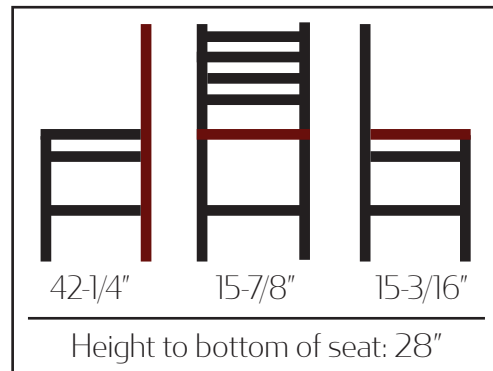

## METALWOOD SERIES LADDERBACK METAL FRAME DINING CHAIR & BARSTOOL

Black Vinyl Seat  
CM-234W-WA-BLK

Mahogany Wood Seat  
CM-234W-MH-M

Walnut Wood Seat  
BM-234W-WA-WA

Wine Vinyl Seat  
BM-234W-MH-WINE

*Vinyl seat: 16-1/2" D x 17-3/8" W x 2-1/2" H      Wood seat: 16-5/8" D x 17-1/4" W x 11/16" H*