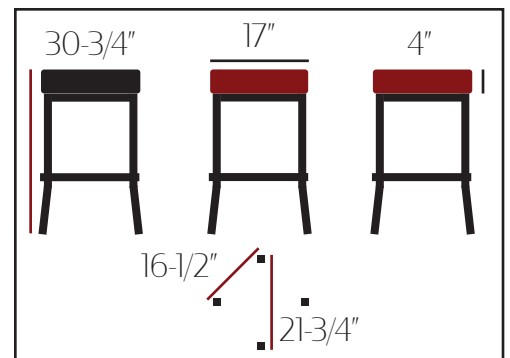

255 Welter Drive
Monticello, IA 52310

P: 877.465.4344
F: 877.465.4042
www.oakstreetmfg.com

XL BUTTON TOP BARSTOOL WITH CLEAR COAT STATIONARY FRAME: BB-288-CCS

Black
BB-288-CCS-BLK

Wine
BB-288-CCS-WINE

Red
BB-288-CCS-RED

Espresso
BB-288-CCS-ESP

- Premium clear coat stationary frame with chrome footring
- Non-marring poly glides
- Button top seat has a plywood core with extra dense foam cushion
- Quality fabric backed commercial grade vinyl
- Available vinyl colors: Black, Wine, Red & Espresso
- Button top seat ships unattached - simple seat attachment is required
- Barstool weight: 20 lbs.
- F.O.B. Iowa