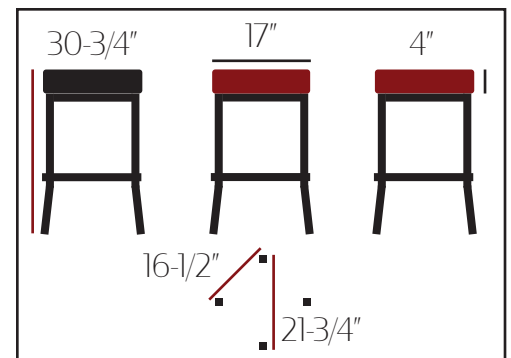

Espresso
BB-288-ESP

- Black powder coat stationary frame with chrome rung
- Non-marring poly glides
- Button top seat has a plywood core with extra dense foam cushion
- Quality fabric backed commercial grade vinyl
- Available vinyl colors: Black, Wine, Red & Espresso
- Button top seat ships unattached - simple seat attachment is required
- Barstool weight: 20 lbs.
- F.O.B. Iowa & North Carolina