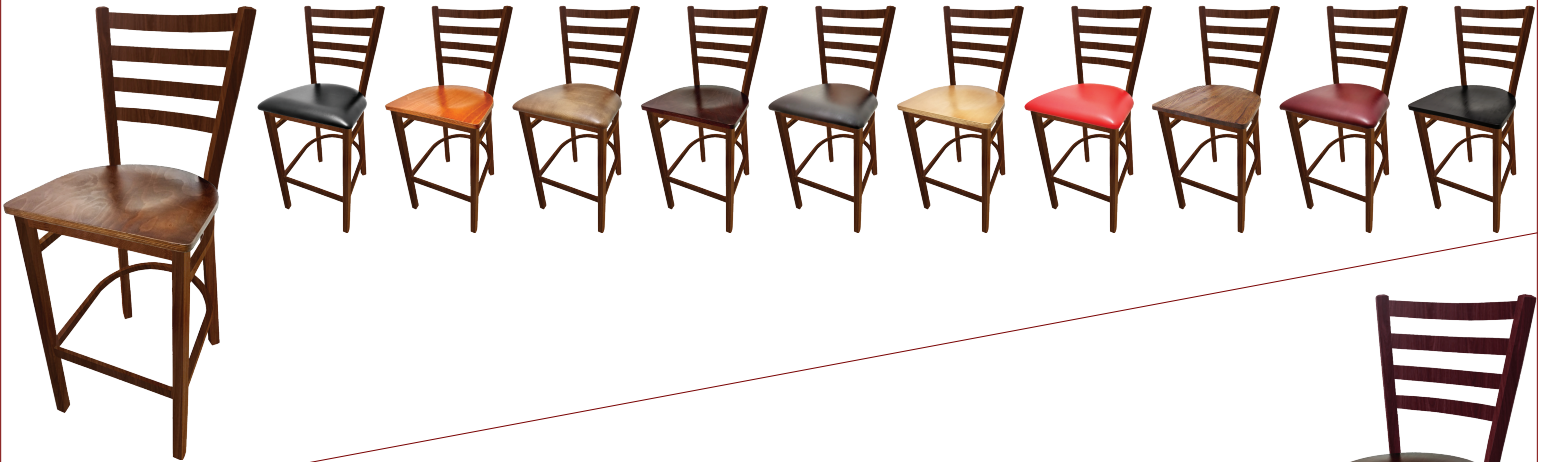

METALWOOD LADDERBACK METAL FRAME BARSTOOL: BM-234W

Walnut Frame

Walnut Wood Seat
BM-234W-WA

Black Vinyl Seat
BM-234W-WA-BLK

Cherry Wood Seat
BM-234W-WA-C

Buckskin Vinyl Seat
BM-234W-WA-BUC

Mahogany Wood Seat
BM-234W-WA-M

Espresso Vinyl Seat
BM-234W-WA-ESP

Clear Coat Wood Seat
BM-234W-WA-N

Red Vinyl Seat
BM-234W-WA-RED

Reclaimed Wood Seat
BM-234W-WA-RW

Wine Vinyl Seat
BM-234W-WA-WINE

Black Wood Seat
BM-234W-WA-WB