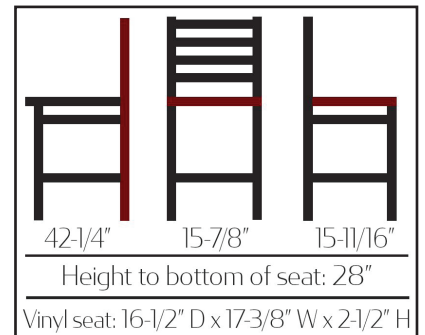

OUTDOOR LADDERBACK SEATING

OD-CM-234
F.O.B. IA & NC
Weight: 15 lbs

OD-ST2160
Max stack: 5 chairs
F.O.B. IA & NC
Weight: 17 lbs

OD-BM-234
F.O.B. IA
Weight: 20 lbs

- Specially coated frame with additional exterior powder coat to withstand the elements
- 1.2mm frame; 1-1/4" steel tubing; 100% welded frame
- Frame load capacity: 300 lbs