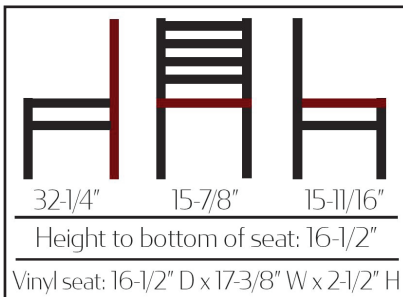

OUTDOOR LADDERBACK SEATING

OD-CM-234
F.O.B. IA & NC
Weight: 15 lbs

OD-ST2160
Max stack: 5 chairs
F.O.B. IA & NC
Weight: 17 lbs

OD-BM-234
F.O.B. IA
Weight: 20 lbs

- Specially coated frame with additional exterior powder coat to withstand the elements
- 1.2mm frame; 1-1/4" steel tubing; 100% welded frame
- Frame load capacity: 300 lbs