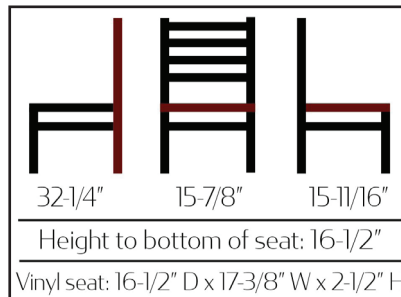

OUTDOOR LADDERBACK SEATING

OD-CM-234
F.O.B. IA & NC
Weight: 15 lbs

OD-ST2160
Max stack: 5 chairs
F.O.B. IA & NC
Weight: 17 lbs

OD-BM-234
F.O.B. IA
Weight: 20 lbs

- Specially coated frame with additional exterior powder coat to withstand the elements
- 1.2mm frame; 1-1/4" steel tubing; 100% welded frame
- Frame load capacity: 300 lbs