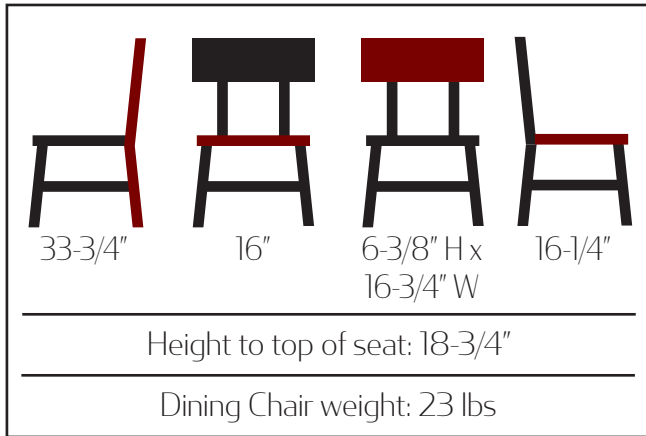

Barstool
BM-6058

- 3/4" thick Beech wood seat & back in Walnut stain
- 1-1/4" steel tubing
- 100% welded metal frame in dark gray graphite finish
- Non-marring poly glides
- Ships assembled
- Stackable: No
- For indoor use only
- F.O.B. Monticello, Iowa; Statesville, North Carolina; & Rancho Cucamonga, California