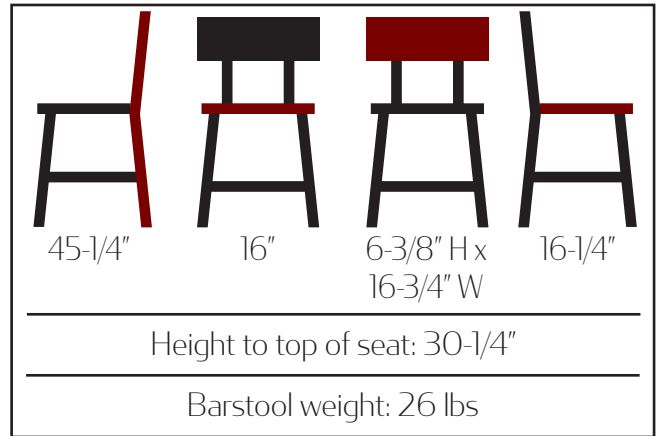

Barstool
BM-6058

- 3/4" thick Beech wood seat & back in Walnut stain
- 1-1/4" steel tubing
- 100% welded metal frame in dark gray graphite finish
- Non-marring poly glides
- Ships assembled
- Stackable: No
- For indoor use only
- F.O.B. Monticello, Iowa; Statesville, North Carolina; & Rancho Cucamonga, California