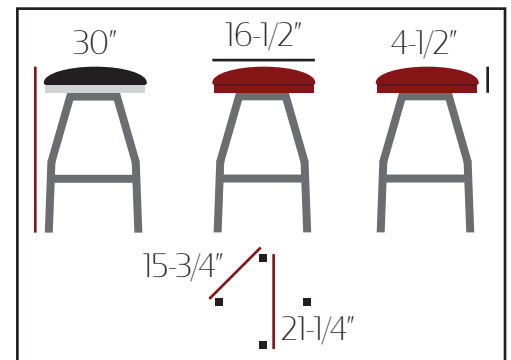

SLIMLINE BUTTON TOP BARSTOOL WITH CLEAR COAT SWIVEL FRAME: SL1117-CCS

- Premium clear coat frame with matching rung
- Chrome accent ring on seat bottom: 1-1/2" H x 15-1/2" Diameter
- Heavy-duty flat swivel attached to frame
- Non-marring poly glides
- Quality fabric backed commercial grade vinyl
- Available vinyl colors: Black, Wine, Red & Espresso, Chestnut, Gray, Hunter Green & Navy
- Button top seat ships unattached - simple seat attachment is required
- Barstool weight: 20 lbs.
- Subject to manufacturer lead times
- F.O.B. Iowa