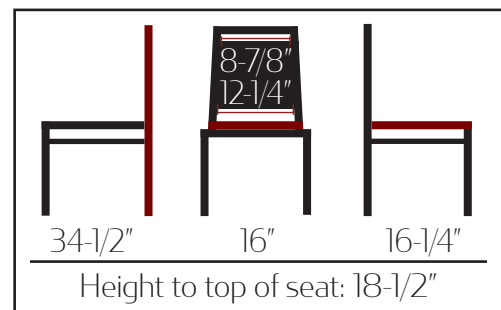

Brown Frame - Espresso Vinyl
SL2082-ESP

- Quality fabric backed commercial grade vinyl
- 2" flame retardant seat cushion with waterfall edge
- Maximum stackable amount: 15 chairs
- Plywood core seat and back
- **Special back assembly includes metal channel construction - eliminating side screws**
- Reinforcement bars on both back and sides
- 1.2 mm steel frame
- Premium extended-life, non-marring poly glides
- Frame load capacity: 300 lbs
- Stack chair weight: 15 lbs
- Freight class: 125
- F.O.B. Monticello, IA; Statesville, NC & Rancho Cucamonga, CA
- *Additional stack chair options include: Banquet Stack, Black Frame Ladderback, Clear Coat Frame Ladderback, Outdoor Black Frame Ladderback*