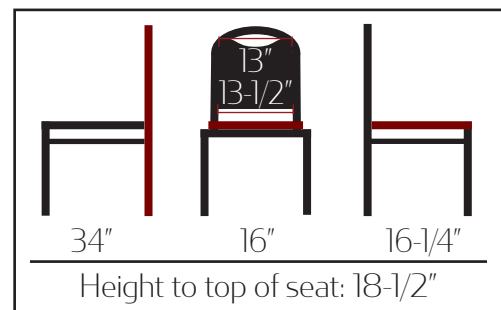

- Quality fabric backed commercial grade vinyl
- 2" flame retardant seat cushion with waterfall edge
- Maximum stackable amount: 15 chairs
- Plywood core seat and back
- **Special back assembly includes metal channel construction - eliminating side screws**
- Reinforcement bars on both back and sides
- 1.2 mm steel frame
- Premium extended-life, non-marring poly glides
- Frame load capacity: 300 lbs
- Stack chair weight: 15 lbs
- Freight class: 125
- F.O.B. Monticello, IA & Statesville, NC
- *Additional stack chair options include: Banquet Stack, Black Frame Ladderback, Clear Coat Frame Ladderback, Outdoor Black Frame Ladderback*