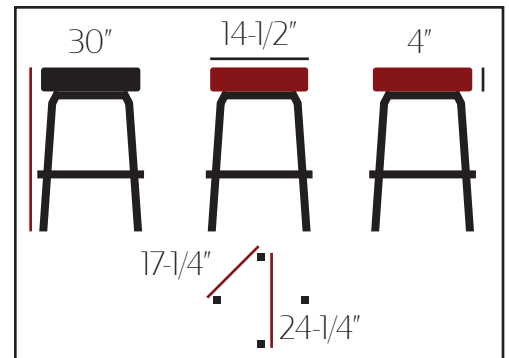

Red
SL2135-RED

Espresso
SL2135-ESP

- Gloss black square frame with chrome rung
- Heavy-duty flat swivel attached to frame
- Non-marring poly glides
- Quality fabric backed commercial grade vinyl
- Available vinyl colors: Black, Buckskin, Wine, Red & Espresso
- Button top seat ships unattached - simple seat attachment is required
- Barstool weight: 20 lbs.
- F.O.B. Iowa, North Carolina & California (Buckskin not in CA)