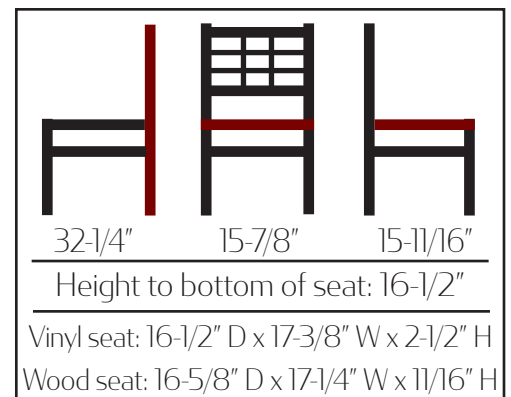

Cherry stain Wood Seat  
SL2163-C

Mahogany stain Wood Seat  
SL2163-M

Clear Coat Wood Seat  
SL2163-N

Reclaimed Wood Seat  
SL2163-RW

Walnut stain Wood Seat  
SL2163-WA

Black stain Wood Seat  
SL2163-WB

- Premium black powder coat wrinkle finish
- 1.2mm steel frame
- 1-1/4" steel tubing
- 100% welded frame
- Two leg supports
- Non-marring glides (GL2160-WHITE is standard - other options are available but charged additional)
- Seat ships unattached - simple seat attachment required
- Weight: 17 lbs
- Frame load capacity: 300 lbs
- Stackable: No
- **F.O.B. Iowa**
- *Also available in Restaurant Barstool & Swivel Barstool*