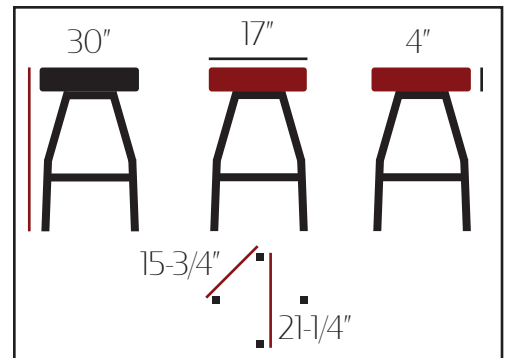

**XL BUTTON TOP BARSTOOL WITH CLEAR COAT SWIVEL FRAME:  
SL3132-CCS**

*Black*  
SL3132-CCS-BLK

*Wine*  
SL3132-CCS-WINE

*Red*  
SL3132-CCS-RED

*Espresso*  
SL3132-CCS-ESP

- Premium clear coat frame with matching rung
- Heavy-duty flat swivel attached to frame
- Non-marring poly glides
- Quality fabric backed commercial grade vinyl
- Available vinyl colors: Black, Wine, Red & Espresso
- Button top seat ships unattached - simple seat attachment is required
- Barstool weight: 20 lbs.
- F.O.B. Iowa & North Carolina