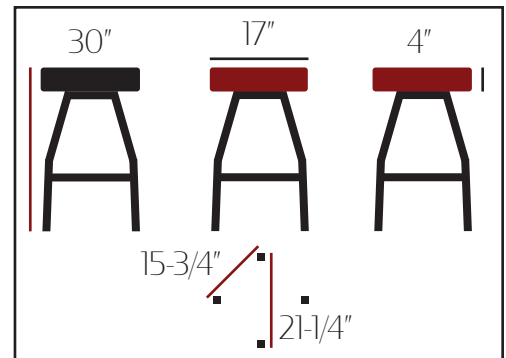

**XL BUTTON TOP BARSTOOL WITH BLACK POWDER COAT SWIVEL FRAME:  
SL3132**

*Black*  
SL3132-BLK

*Wine*  
SL3132-WINE

*Red*  
SL3132-RED

*Espresso*  
SL3132-ESP

- Premium black powder coat frame with matching rung
- Heavy-duty flat swivel attached to frame
- Non-marring poly glides
- Quality fabric backed commercial grade vinyl
- Available vinyl colors: Black, Wine, Red & Espresso
- Button top seat ships unattached - simple seat attachment is required
- Barstool weight: 20 lbs.
- F.O.B. Iowa & North Carolina