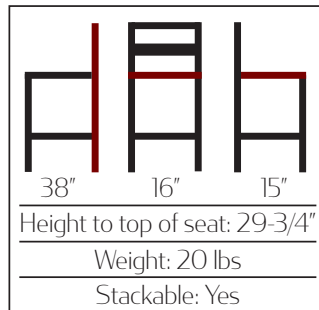

255 Welter Drive
Monticello, IA 52310

OAK STREET
MANUFACTURING
SUPERIOR RESTAURANT FURNISHINGS

P: 877.465.4344
F: 877.465.4042
www.oakstreetmfg.com

BOARDWALK SERIES OUTDOOR FURNITURE

DESCRIPTION	PART #	WEIGHT (in lbs)
Boardwalk Chair	OD-CM-6079	16
Boardwalk Barstool	OD-BM-6079	20
24" x 30" Standard Height Table	OB2430-STD	54
24" x 30" Bar Height Table	OB2430-BAR	88
30" x 30" Standard Height Table	OB3030-STD	55
30" x 30" Bar Height Table	OB3030-BAR	91
30" x 48" Standard Height Table	OB3048-STD	70
30" x 48" Bar Height Table	OB3048-BAR	101
36" x 36" Standard Height Table	OB3636-STD	65
36" x 36" Bar Height Table	OB3636-BAR	96
30" Round Standard Height Table	OB30R-STD	50
30" Round Bar Height Table	OB30R-BAR	91
36" Round Standard Height Table	OB36R-STD	60
36" Round Bar Height Table	OB36R-BAR	96