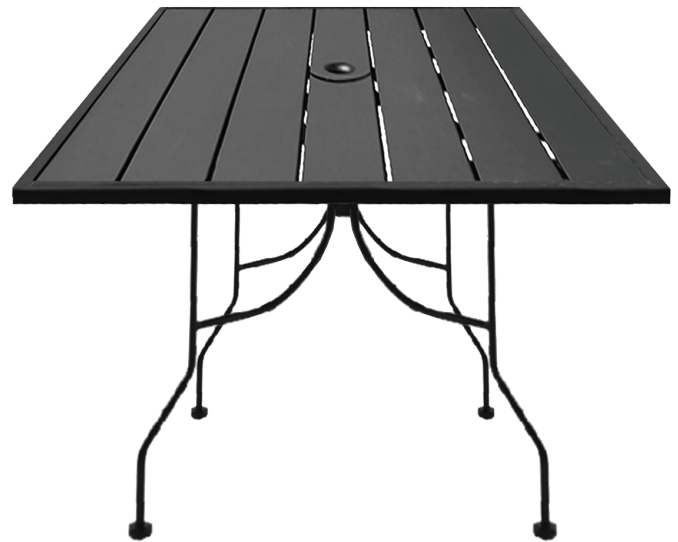

255 Welter Drive
Monticello, IA 52310

OAK STREET
MANUFACTURING
SUPERIOR RESTAURANT FURNISHINGS

P: 877.465.4344
F: 877.465.4042
www.oakstreetmfg.com

BOARDWALK SERIES OUTDOOR FURNITURE

DESCRIPTION	PART #	WEIGHT (in lbs)
Boardwalk Chair	OD-CM-6079	16
Boardwalk Barstool	OD-BM-6079	20
24" x 30" Standard Height Table	OB2430-STD	54
24" x 30" Bar Height Table	OB2430-BAR	88
30" x 30" Standard Height Table	OB3030-STD	55
30" x 30" Bar Height Table	OB3030-BAR	91
30" x 48" Standard Height Table	OB3048-STD	70
30" x 48" Bar Height Table	OB3048-BAR	101
36" x 36" Standard Height Table	OB3636-STD	65
36" x 36" Bar Height Table	OB3636-BAR	96
30" Round Standard Height Table	OB30R-STD	50
30" Round Bar Height Table	OB30R-BAR	91
36" Round Standard Height Table	OB36R-STD	60
36" Round Bar Height Table	OB36R-BAR	96

- Table framing features roll formed steel with black exterior powder coat finish
- Seating features 3" planks on both seat & back with 1.2mm prestressed steel tubular frame construction
- Table tops & bases ship unassembled - simple assembly required
- Chairs & barstools ship assembled
- F.O.B. Iowa & North Carolina