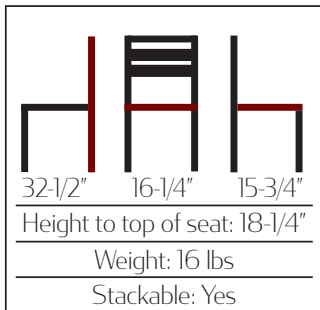

255 Welter Drive
Monticello, IA 52310

OAK STREET
MANUFACTURING
SUPERIOR RESTAURANT FURNISHINGS

P: 877.465.4344
F: 877.465.4042
www.oakstreetmfg.com

BOARDWALK SERIES OUTDOOR FURNITURE

DESCRIPTION	PART #	WEIGHT (in lbs)
Boardwalk Chair	OD-CM-6079	16
Boardwalk Barstool	OD-BM-6079	20
24" x 30" Standard Height Table	OB2430-STD	54
24" x 30" Bar Height Table	OB2430-BAR	88
30" x 30" Standard Height Table	OB3030-STD	55
30" x 30" Bar Height Table	OB3030-BAR	91
30" x 48" Standard Height Table	OB3048-STD	70
30" x 48" Bar Height Table	OB3048-BAR	101
36" x 36" Standard Height Table	OB3636-STD	65
36" x 36" Bar Height Table	OB3636-BAR	96
30" Round Standard Height Table	OB30R-STD	50
30" Round Bar Height Table	OB30R-BAR	91
36" Round Standard Height Table	OB36R-STD	60
36" Round Bar Height Table	OB36R-BAR	96