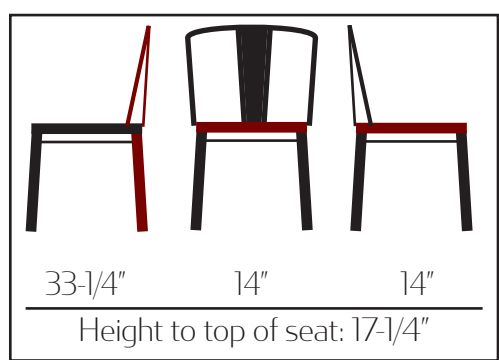

- Perfect for indoor or outdoor use!
- 1.2mm pressed steel tubular construction
- Available in Distressed White (WHT), Black (BLK) or Silver (SLV) finishes
- Also available with INDOOR ONLY Clear Coat solid wood seat
- Chair ships assembled
- Non-marring poly glides
- Dining chair weight: 12 lbs
- Stackable: Yes
- Freight class: 250
- **F.O.B. Monticello, IA**