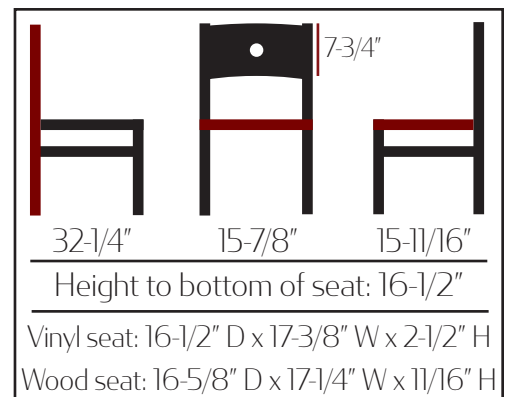

Walnut stain Wood Back & Buckskin Vinyl Seat
SL2150-B-WA-BUC

Black stain Wood Back & Red Vinyl Seat
SL2150-B-WB-RED

- Premium black powder coat wrinkle finish
- 1.2mm steel frame, 1-1/4" steel tubing
- 100% welded frame
- Non-marring glides (GL2160-CLEAR is standard - other options are available but charged additional)
- Standard leg supports
- Seat ships unattached - simple seat attachment required
- Available with any in-house wood or vinyl seat
- Part #: SL2150 - BACK STYLE - BACK COLOR - SEAT OPTION
- Chair weight: 15 lbs
- Stackable: No
- **F.O.B. Iowa & North Carolina**
- Also available in Restaurant Dining Chair & Swivel Barstool