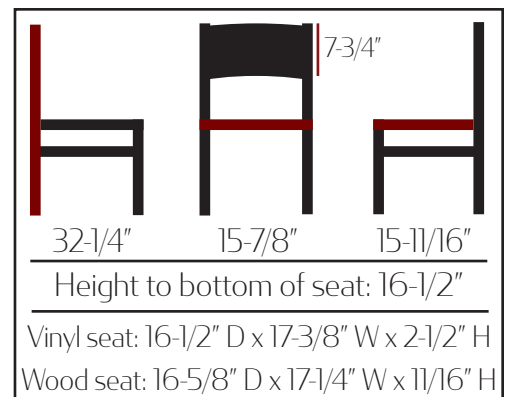

Walnut stain Wood Back & Buckskin Vinyl Seat
SL2150-P-WA-BUC

Black stain Wood Back & Red Vinyl Seat
SL2150-P-WB-RED

- Premium black powder coat wrinkle finish
- 1.2mm steel frame, 1-1/4" steel tubing
- 100% welded frame
- Non-marring glides (GL2160-CLEAR is standard - other options are available but charged additional)
- Standard leg supports
- Seat ships unattached - simple seat attachment required
- Available with any in-house wood or vinyl seat
- Part #: SL2150 - BACK STYLE - BACK COLOR - SEAT OPTION
- Chair weight: 15 lbs
- Stackable: No
- **F.O.B. Iowa & North Carolina**
- Also available in Restaurant Dining Chair & Swivel Barstool