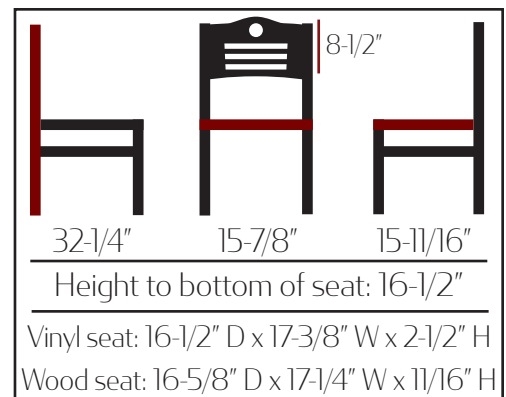

Walnut stain Wood Back & Buckskin Vinyl Seat
SL2150-SH-WA-BUC

Black stain Wood Back & Red Vinyl Seat
SL2150-SH-WB-RED

- Premium black powder coat wrinkle finish
- 1.2mm steel frame, 1-1/4" steel tubing
- 100% welded frame
- Non-marring glides (GL2160-CLEAR is standard - other options are available but charged additional)
- Standard leg supports
- Seat ships unattached - simple seat attachment required
- Available with any in-house wood or vinyl seat
- Part #: SL2150 - BACK STYLE - BACK COLOR - SEAT OPTION
- Chair weight: 15 lbs
- Stackable: No
- **F.O.B. Iowa & North Carolina**
- Also available in Restaurant Dining Chair & Swivel Barstool