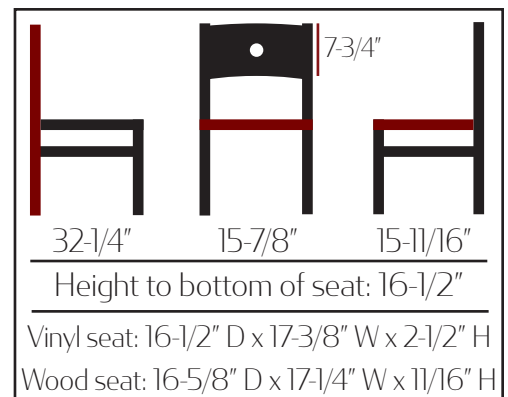

Walnut stain Wood Back & Buckskin Vinyl Seat
SL2150CCS-B-WA-BUC

Black stain Wood Back & Red Vinyl Seat
SL2150CCS-B-WB-RED

- Premium clear coat finish
- 1.2mm steel frame, 1-1/4" steel tubing
- 100% welded frame
- Non-marring glides (GL2160-CLEAR is standard - other options are available but charged additional)
- Standard leg supports
- Seat ships unattached - simple seat attachment required
- Available with any in-house wood or vinyl seat
- Part #: SL2150CCS - BACK STYLE - BACK COLOR - SEAT OPTION
- Chair weight: 15 lbs
- Stackable: No
- **F.O.B. Iowa & North Carolina**
- Also available in Restaurant Dining Chair & Swivel Barstool