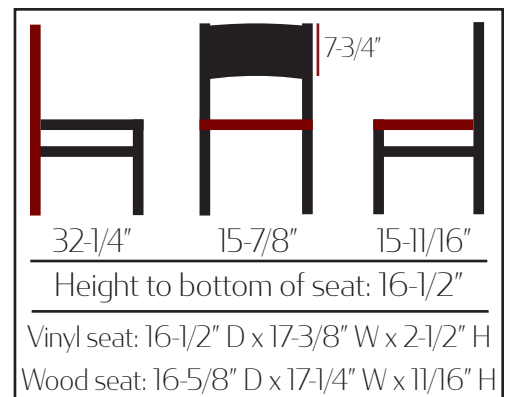

Walnut stain Wood Back & Buckskin Vinyl Seat
SL2150CCS-P-WA-BUC

Black stain Wood Back & Red Vinyl Seat
SL2150CCS-P-WB-RED

- Premium clear coat finish
- 1.2mm steel frame, 1-1/4" steel tubing
- 100% welded frame
- Non-marring glides (GL2160-CLEAR is standard - other options are available but charged additional)
- Standard leg supports
- Seat ships unattached - simple seat attachment required
- Available with any in-house wood or vinyl seat
- Part #: SL2150CCS - BACK STYLE - BACK COLOR - SEAT OPTION
- Chair weight: 15 lbs
- Stackable: No
- **F.O.B. Iowa & North Carolina**
- Also available in Restaurant Dining Chair & Swivel Barstool