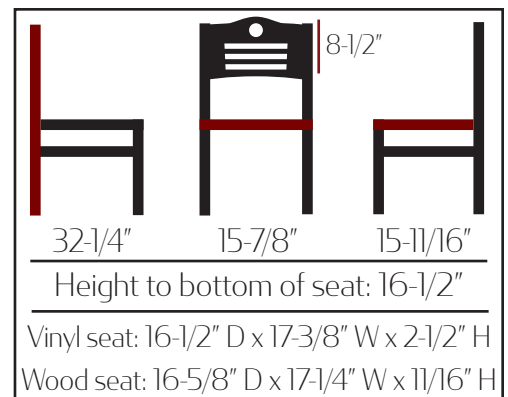

Clear Coat Wood Back & Espresso Vinyl Seat  
SL2150CCS-SH-N-ESP

Walnut stain Wood Back & Buckskin Vinyl Seat  
SL2150CCS-SH-WA-BUC

Black stain Wood Back & Red Vinyl Seat  
SL2150CCS-SH-WB-RED

- Premium clear coat finish
- 1.2mm steel frame, 1-1/4" steel tubing
- 100% welded frame
- Non-marring glides (GL2160-CLEAR is standard - other options are available but charged additional)
- Standard leg supports
- Seat ships unattached - simple seat attachment required
- Available with any in-house wood or vinyl seat
- Part #: SL2150CCS - BACK STYLE - BACK COLOR - SEAT OPTION
- Chair weight: 15 lbs
- Stackable: No
- **F.O.B. Iowa & North Carolina**
- Also available in Restaurant Dining Chair & Swivel Barstool