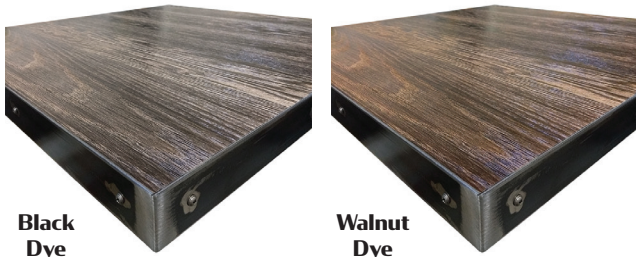

255 Welter Drive
Monticello, IA 52310

P: 877.465.4344
F: 877.465.4042
www.oakstreetmfg.com

FORTRESS - CHARRED DARKWASH TABLE TOPS:

- 2" hot-rolled, clear coat, 11 gauge steel edge
 - Exposed fasteners
 - Random buffed edge
- Reclaimed look with consistent performance
- Each top created & hand-finished to order
- Oak faced engineered wood panels
 - Distressed Black dye or Walnut dye finishes
 - 1-1/8" core + 7/8" dropped edge
- For indoor use only
- Custom sizes available upon request
- Table Tops over 48" subject to an oversized pallet fee per pallet
- F.O.B. IA

Table Size	Black Dye Part Number	Walnut Dye Part Number	Approx. Table Top Weight
24" x 24"	FT2424-CD-BLK	FT2424-CD-WA	20 lbs
24" x 30"	FT2430-CD-BLK	FT2430-CD-WA	24 lbs
24" x 42"	FT2442-CD-BLK	FT2442-CD-WA	34 lbs
24" x 48"	FT2448-CD-BLK	FT2448-CD-WA	39 lbs
24" x 60"	FT2460-CD-BLK	FT2460-CD-WA	48 lbs
24" x 72"	FT2472-CD-BLK	FT2472-CD-WA	58 lbs
24" x 96"	FT2496-CD-BLK	FT2496-CD-WA	77 lbs
30" x 30"	FT3030-CD-BLK	FT3030-CD-WA	30 lbs
30" x 42"	FT3042-CD-BLK	FT3042-CD-WA	42 lbs
30" x 48"	FT3048-CD-BLK	FT3048-CD-WA	48 lbs
30" x 60"	FT3060-CD-BLK	FT3060-CD-WA	60 lbs
30" x 72"	FT3072-CD-BLK	FT3072-CD-WA	72 lbs
30" x 96"	FT3096-CD-BLK	FT3096-CD-WA	96 lbs
36" x 36"	FT3636-CD-BLK	FT3636-CD-WA	44 lbs
36" x 48"	FT3648-CD-BLK	FT3648-CD-WA	58 lbs
36" x 60"	FT3660-CD-BLK	FT3660-CD-WA	72 lbs
36" x 72"	FT3672-CD-BLK	FT3672-CD-WA	87 lbs
42" x 42"	FT4242-CD-BLK	FT4242-CD-WA	59 lbs
48" x 48"	FT4848-CD-BLK	FT4848-CD-WA	77 lbs
24" Round	FT24R-CD-BLK	FT24R-CD-WA	16 lbs
30" Round	FT30R-CD-BLK	FT30R-CD-WA	24 lbs
36" Round	FT36R-CD-BLK	FT36R-CD-WA	34 lbs
42" Round	FT42R-CD-BLK	FT42R-CD-WA	47 lbs
48" Round	FT48R-CD-BLK	FT48R-CD-WA	61 lbs
60" Round	FT60R-CD-BLK	FT60R-CD-WA	95 lbs