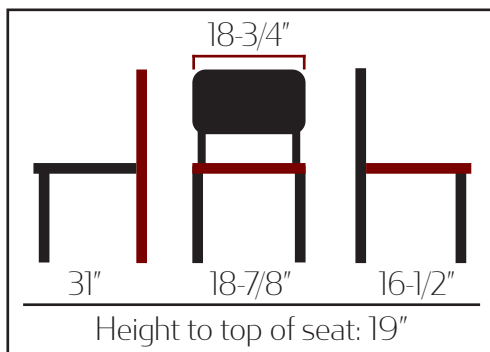

255 Welter Drive
Monticello, IA 52310

P: 877.465.4344
F: 877.465.4042
www.oakstreetmfg.com

HARBOR SERIES WOOD FRAME CHAIR & BARSTOOL: CW-0234 & BW-0234

Chair
CW-0234-NT-BLK

Barstool
BW-0234-NT-BLK

- Frame constructed of solid European Beech
- Natural Clear Coat frame finish
- Black vinyl seat and back
- Barstool features cross leg support
- Non-marring glides
- Ships assembled
- Chair weight: 15 lbs Barstool weight: 18 lbs
- Stackable: No
- **F.O.B. Iowa**