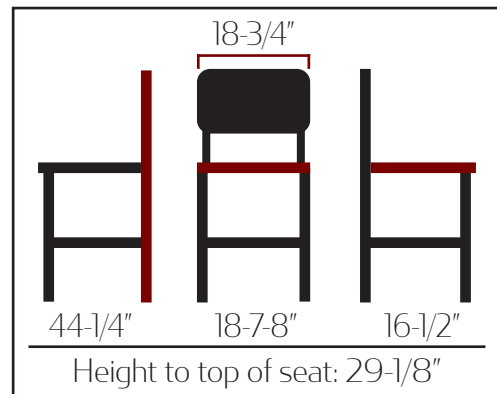

255 Welter Drive
Monticello, IA 52310

P: 877.465.4344
F: 877.465.4042
www.oakstreetmfg.com

HARBOR SERIES WOOD FRAME CHAIR & BARSTOOL: CW-0234 & BW-0234

Chair
CW-0234-NT-BLK

Barstool
BW-0234-NT-BLK

- Frame constructed of solid European Beech
- Natural Clear Coat frame finish
- Black vinyl seat and back
- Barstool features cross leg support
- Non-marring glides
- Ships assembled
- Chair weight: 15 lbs Barstool weight: 18 lbs
- Stackable: No
- **F.O.B. Iowa**