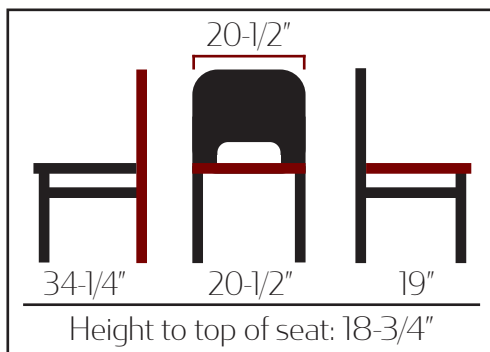

255 Welter Drive
Monticello, IA 52310

P: 877.465.4344
F: 877.465.4042
www.oakstreetmfg.com

AURORA SERIES WOOD FRAME CHAIR & BARSTOOL: CW-0439 & BW-0439

Chair
CW-0439-NT-BLK

Barstool
BW-0439-NT-BLK

- Frame constructed of solid European Beech
- Natural Clear Coat frame finish
- Black vinyl seat

- Standard leg supports
- Non-marring glides
- Ships assembled

- Chair weight: 18 lbs Barstool weight: 21 lbs
- Stackable: No
- **F.O.B. Iowa**