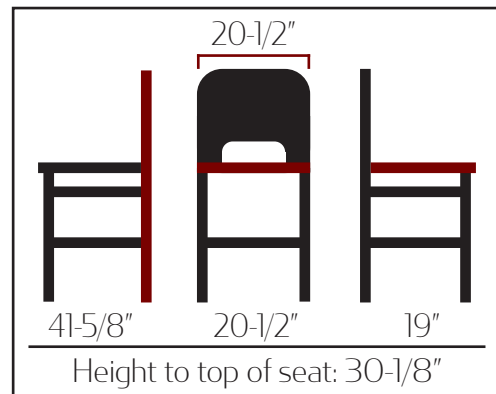

255 Welter Drive
Monticello, IA 52310

P: 877.465.4344
F: 877.465.4042
www.oakstreetmfg.com

AURORA SERIES WOOD FRAME CHAIR & BARSTOOL: CW-0439 & BW-0439

Chair
CW-0439-NT-BLK

Barstool
BW-0439-NT-BLK

- Frame constructed of solid European Beech
- Natural Clear Coat frame finish
- Black vinyl seat

- Standard leg supports
- Non-marring glides
- Ships assembled

- Chair weight: 18 lbs Barstool weight: 21 lbs
- Stackable: No
- **F.O.B. Iowa**