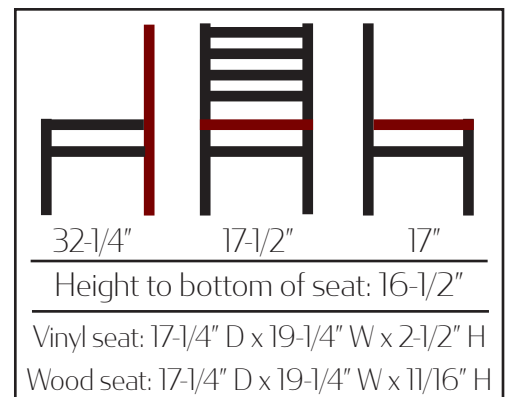

Mahogany stain Wood Seat  
SL3160-M

Clear Coat Wood Seat  
SL3160-N

Walnut Wood Seat  
SL3160-WA

Black stain Wood Seat  
SL3160-WB

- Premium black powder coat wrinkle finish
- 1.2mm steel frame, 1-1/4" steel tubing
- 10% larger than premium frame
- 100% welded frame
- Two leg supports
- Non-marring glides (GL2160-WHITE is standard - other options are available but charged additional)
- Seat ships unattached - simple seat attachment required
- Weight: 19 lbs
- Frame load capacity: 300 lbs
- Stackable: No
- **F.O.B. Iowa & North Carolina**
- *Also available in Restaurant Barstool*