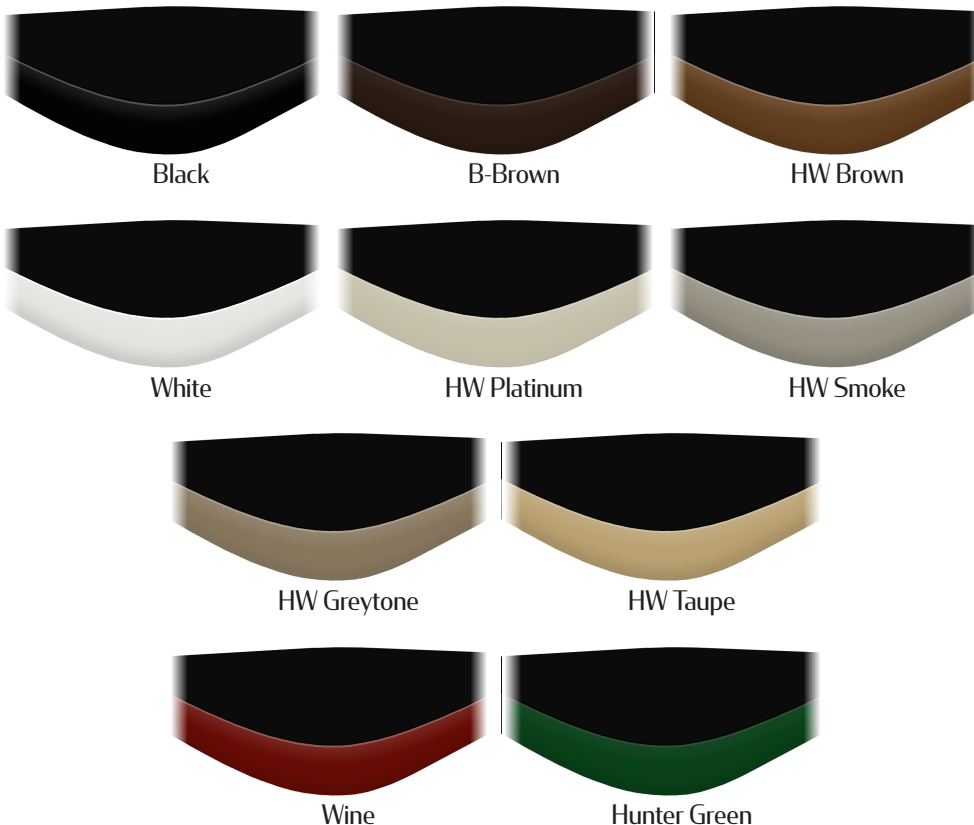

255 Welter Drive
Monticello, IA 52310

P: 877.465.4344
F: 877.465.4042
www.oakstreetmfg.com

T-MOLD EDGE TABLE TOPS

- 1-1/4" thick, 45 lb industrial grade particle board core with high pressure laminate from Pinnacle, Formica or Wilsonart
- 3" radius corners standard
- Edged with high quality rubber t-mold in choice of in-stock colors:
 - HW Greystone
 - HW Platinum
 - B-Brown
 - HW Brown
 - White
 - Hunter Green
 - HW Taupe
 - HW Smoke
 - Black
 - Wine
- For indoor use only
- F.O.B. Monticello, IA
- Non-stock sizes carry per size setup fee
- Table tops over 48" subject to an oversized pallet fee per pallet

PINNACLE
DECORATIVE LAMINATES

Table Size	Part Number	Approx. Table Top Weight
24" x 24"	CTM2424	23 lbs
24" x 30"	CTM2430	28 lbs
24" x 42"	CTM2442	40 lbs
24" x 48"	CTM2448	45 lbs
24" x 60"	CTM2460	56 lbs
24" x 72"	CTM2472	68 lbs
24" x 96"	CTM2496	90 lbs
30" x 30"	CTM3030	35 lbs
30" x 42"	CTM3042	49 lbs
30" x 48"	CTM3048	56 lbs
30" x 48" Booth	CTM3048-BOOTH	55 lbs
30" x 60"	CTM3060	70 lbs
30" x 72"	CTM3072	84 lbs
30" x 96"	CTM3096	112 lbs
36" x 36"	CTM3636	51 lbs
36" x 48"	CTM3648	68 lbs
36" x 60"	CTM3660	84 lbs
36" x 72"	CTM3672	101 lbs
42" x 42"	CTM4242	69 lbs
48" x 48"	CTM4848	90 lbs
24" Round	CTM24R	18 lbs
30" Round	CTM30R	28 lbs
36" Round	CTM36R	40 lbs
42" Round	CTM42R	54 lbs
48" Round	CTM48R	71 lbs
60" Round	CTM60R	110 lbs