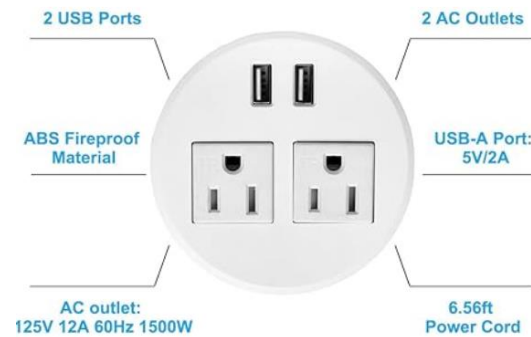

USB / OUTLET FOR BOOTHS OR TABLE TOPS

- Each comes in white or black, rectangular or round.
- *Customer* is responsible for running electricity to outlet
- Comes installed in booths but sent separately with tables due to packaging. Easy install.

- **Round** Grommet 3.15 Inch(80mm) Recessed Power Outlet/Grommet, 2 AC outlets, 2 USB ports and 6.56ft long power cord – White or Black

- **Rectangular** 30W Fast Charging, 2 AC outlets, 2 USB Ports (C and A), 4.9" x 1.82" with 6ft Slim Extension Cord, 800J Surge Protector, White or Black