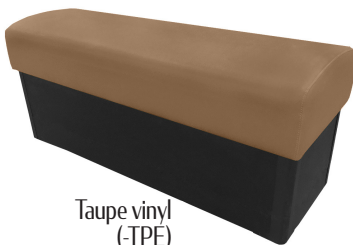

## OLIN BENCHES (OLIN)

Gray vinyl  
(-GRAY)

Gunmetal vinyl  
(-GM)

Charcoal vinyl  
(-CC)

Elk Black vinyl  
(-EB)

Sierra Brown vinyl  
(-SB)

Oxen Brown vinyl  
(-OB)

Black vinyl  
(-BLK)

Espresso vinyl  
(-ESP)

Chestnut vinyl  
(-CST)

Blue Ridge vinyl  
(-BR)

Taupe vinyl  
(-TPE)

Wine vinyl  
(-WINE)

Navy vinyl  
(-NAVY)

Hunter Green vinyl  
(-HG)

Red vinyl  
(-RED)

- One-step black vinyl toe kick glued with for EVA glue process with poly protective corners for long-term wearability
- Fully sculpted, springless seat - no springs to break, sag or squeak
- Quality, fabric-backed, commercial-grade vinyl
- Standard lengths: 24", 30", 44", 48", 60", 72", 84" & 96"
- Base height: 11-1/2"
- Cushion thickness: 7-1/2"
- Total height: 19"
- Base width: 14-3/4"
- Cushion width: 17-1/4"