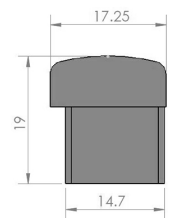

- One-step black vinyl toe kick glued with for EVA glue process with poly protective corners for long-term wearability
- Fully sculpted, springless seat - no springs to break, sag or squeak
- Quality, fabric-backed, commercial-grade vinyl
- Standard lengths: 24", 30", 44", 48", 60", 72", 84" & 96"
- Base height: 11-1/2"
- Cushion thickness: 7-1/2"
- Total height: 19"
- Base width: 14-3/4"
- Cushion width: 17-1/4"