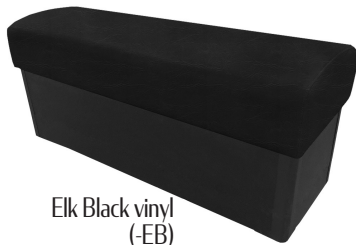

## OLIN BENCHES (OLIN)

Gray vinyl  
(-GRAY)

Gunmetal vinyl  
(-GM)

Charcoal vinyl  
(-CC)

Elk Black vinyl  
(-EB)

Sierra Brown vinyl  
(-SB)

Oxen Brown vinyl  
(-OB)

Black vinyl  
(-BLK)

Espresso vinyl  
(-ESP)

Chestnut vinyl  
(-CST)

Blue Ridge vinyl  
(-BR)

Taupe vinyl  
(-TPE)

Wine vinyl  
(-WINE)

Navy vinyl  
(-NAVY)

Hunter Green vinyl  
(-HG)

Red vinyl  
(-RED)

- One-step black vinyl toe kick glued with for EVA glue process with poly protective corners for long-term wearability
- Fully sculpted, springless seat - no springs to break, sag or squeak
- Quality, fabric-backed, commercial-grade vinyl
- Standard lengths: 24", 30", 44", 48", 60", 72", 84" & 96"
- Base height: 11-1/2"
- Cushion thickness: 7-1/2"
- Total height: 19"
- Base width: 14-3/4"
- Cushion width: 17-1/4"