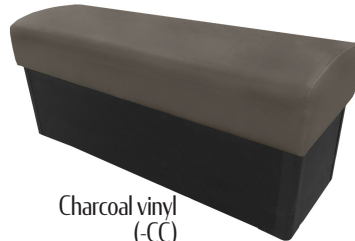

## OLIN BENCHES (OLIN)

Gray vinyl  
(-GRAY)

Gunmetal vinyl  
(-GM)

Charcoal vinyl  
(-CC)

Elk Black vinyl  
(-EB)

Sierra Brown vinyl  
(-SB)

Oxen Brown vinyl  
(-OB)

Black vinyl  
(-BLK)

Espresso vinyl  
(-ESP)

Chestnut vinyl  
(-CST)

Blue Ridge vinyl  
(-BR)

Taupe vinyl  
(-TPE)

Wine vinyl  
(-WINE)

Navy vinyl  
(-NAVY)

Hunter Green vinyl  
(-HG)

Red vinyl  
(-RED)

- One-step black vinyl toe kick glued with for EVA glue process with poly protective corners for long-term wearability
- Fully sculpted, springless seat - no springs to break, sag or squeak
- Quality, fabric-backed, commercial-grade vinyl
- Standard lengths: 24", 30", 44", 48", 60", 72", 84" & 96"
- Base height: 11-1/2"
- Cushion thickness: 7-1/2"
- Total height: 19"
- Base width: 14-3/4"
- Cushion width: 17-1/4"