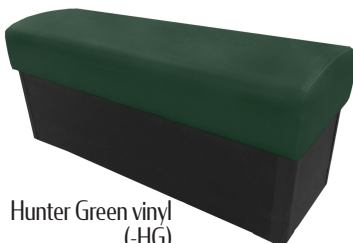

## OLIN BENCHES (OLIN)

Gray vinyl  
(-GRAY)

Gunmetal vinyl  
(-GM)

Charcoal vinyl  
(-CC)

Elk Black vinyl  
(-EB)

Sierra Brown vinyl  
(-SB)

Oxen Brown vinyl  
(-OB)

Black vinyl  
(-BLK)

Espresso vinyl  
(-ESP)

Chestnut vinyl  
(-CST)

Blue Ridge vinyl  
(-BR)

Taupe vinyl  
(-TPE)

Wine vinyl  
(-WINE)

Navy vinyl  
(-NAVY)

Hunter Green vinyl  
(-HG)

Red vinyl  
(-RED)

- One-step black vinyl toe kick glued with for EVA glue process with poly protective corners for long-term wearability
- Fully sculpted, springless seat - no springs to break, sag or squeak
- Quality, fabric-backed, commercial-grade vinyl
- Standard lengths: 24", 30", 44", 48", 60", 72", 84" & 96"
- Base height: 11-1/2"
- Cushion thickness: 7-1/2"
- Total height: 19"
- Base width: 14-3/4"
- Cushion width: 17-1/4"