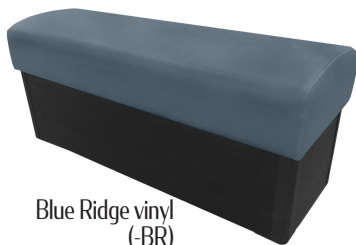

## OLIN BENCHES (OLIN)

Gray vinyl  
(-GRAY)

Gunmetal vinyl  
(-GM)

Charcoal vinyl  
(-CC)

Elk Black vinyl  
(-EB)

Sierra Brown vinyl  
(-SB)

Oxen Brown vinyl  
(-OB)

Black vinyl  
(-BLK)

Espresso vinyl  
(-ESP)

Chestnut vinyl  
(-CST)

Blue Ridge vinyl  
(-BR)

Taupe vinyl  
(-TPE)

Wine vinyl  
(-WINE)

Navy vinyl  
(-NAVY)

Hunter Green vinyl  
(-HG)

Red vinyl  
(-RED)

- One-step black vinyl toe kick glued with for EVA glue process with poly protective corners for long-term wearability
- Fully sculpted, springless seat - no springs to break, sag or squeak
- Quality, fabric-backed, commercial-grade vinyl
- Standard lengths: 24", 30", 44", 48", 60", 72", 84" & 96"
- Base height: 11-1/2"
- Cushion thickness: 7-1/2"
- Total height: 19"
- Base width: 14-3/4"
- Cushion width: 17-1/4"