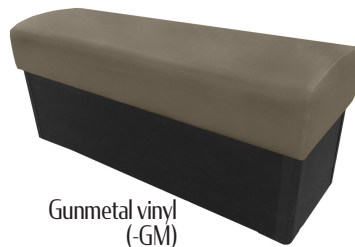

## OLIN BENCHES (OLIN)

Gray vinyl  
(-GRAY)

Gunmetal vinyl  
(-GM)

Charcoal vinyl  
(-CC)

Elk Black vinyl  
(-EB)

Sierra Brown vinyl  
(-SB)

Oxen Brown vinyl  
(-OB)

Black vinyl  
(-BLK)

Espresso vinyl  
(-ESP)

Chestnut vinyl  
(-CST)

Blue Ridge vinyl  
(-BR)

Taupe vinyl  
(-TPE)

Wine vinyl  
(-WINE)

Navy vinyl  
(-NAVY)

Hunter Green vinyl  
(-HG)

Red vinyl  
(-RED)

- One-step black vinyl toe kick glued with for EVA glue process with poly protective corners for long-term wearability
- Fully sculpted, springless seat - no springs to break, sag or squeak
- Quality, fabric-backed, commercial-grade vinyl
- Standard lengths: 24", 30", 44", 48", 60", 72", 84" & 96"
- Base height: 11-1/2"
- Cushion thickness: 7-1/2"
- Total height: 19"
- Base width: 14-3/4"
- Cushion width: 17-1/4"