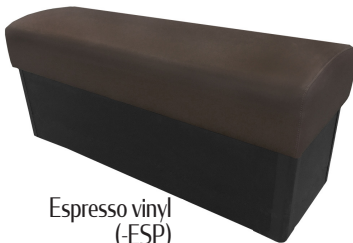

## OLIN BENCHES (OLIN)

Gray vinyl  
(-GRAY)

Gunmetal vinyl  
(-GM)

Charcoal vinyl  
(-CC)

Elk Black vinyl  
(-EB)

Sierra Brown vinyl  
(-SB)

Oxen Brown vinyl  
(-OB)

Black vinyl  
(-BLK)

Espresso vinyl  
(-ESP)

Chestnut vinyl  
(-CST)

Blue Ridge vinyl  
(-BR)

Taupe vinyl  
(-TPE)

Wine vinyl  
(-WINE)

Navy vinyl  
(-NAVY)

Hunter Green vinyl  
(-HG)

Red vinyl  
(-RED)

- One-step black vinyl toe kick glued with for EVA glue process with poly protective corners for long-term wearability
- Fully sculpted, springless seat - no springs to break, sag or squeak
- Quality, fabric-backed, commercial-grade vinyl
- Standard lengths: 24", 30", 44", 48", 60", 72", 84" & 96"
- Base height: 11-1/2"
- Cushion thickness: 7-1/2"
- Total height: 19"
- Base width: 14-3/4"
- Cushion width: 17-1/4"