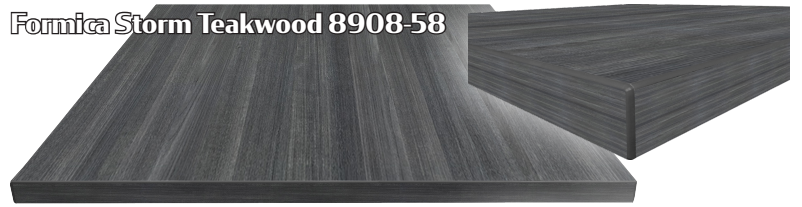

255 Welter Drive
Monticello, IA 52310

P: 877.465.4344
F: 877.465.4042
www.oakstreetmfg.com

3MM TABLE TOPS

- 1-1/4" thick, 45 lb. industrial grade particle board with high-pressure laminate
- Edged with 3MM PVC
- In-house laminate options with matching 3mm edge shown
- In-house solid color 3mm edge includes: Black, Smoke Gray, White, Taupe & Nubian Brown
- Custom solid, patterned & wood grain edges available for an upcharge
- Indoor use only | All tops boxed
- Table tops over 48" subject to an oversized pallet fee per pallet

- *PVC edging is more durable than self edge. Not susceptible to self edge chipping & cracking.*
- *PVC edging is safer than self edge. Less damaging to chairs & people bumping into tables.*

NOTE: Maximum size for Pinnacle laminates is 48" without splicing.

Size	Product Number	Weight
24" x 24"	3MM24x24	23 lbs
24" x 30"	3MM24x30	28 lbs
24" x 42"	3MM24x42	40 lbs
24" x 48"	3MM24x48	45 lbs
24" x 60"	3MM24x60	56 lbs
24" x 72"	3MM24x72	68 lbs
24" x 96"	3MM24x96	90 lbs
30" x 30"	3MM30x30	35 lbs
30" x 42"	3MM30x42	49 lbs
30" x 48"	3MM30x48	56 lbs
30" x 60"	3MM30x60	70 lbs
30" x 72"	3MM30x72	84 lbs
30" x 96"	3MM30x96	112 lbs
36" x 36"	3MM36x36	51 lbs
36" x 48"	3MM36x48	68 lbs
36" x 60"	3MM36x60	84 lbs
36" x 72"	3MM36x72	101 lbs
42" x 42"	3MM42x42	69 lbs
48" x 48"	3MM48x48	90 lbs
24" Round	3MM24Rnd	18 lbs
30" Round	3MM30Rnd	28 lbs
36" Round	3MM36Rnd	40 lbs
42" Round	3MM42Rnd	54 lbs
48" Round	3MM48Rnd	71 lbs
60" Round	3MM60Rnd	110 lbs
36" x 36" Flip 51" Round	3MM-36to51R	102 lbs
42" x 42" Flip 60" Round	3MM-42to60R	140 lbs

Formica White Ash 6696-58

Formica Planked Deluxe Pear 6206-43

Formica Storm Teakwood 8908-58

Formica Prestige Walnut 6209-58

Formica Planked Urban Oak 9312-58

Formica Natural Maple 756-58

Formica Elemental Concrete 8830-58